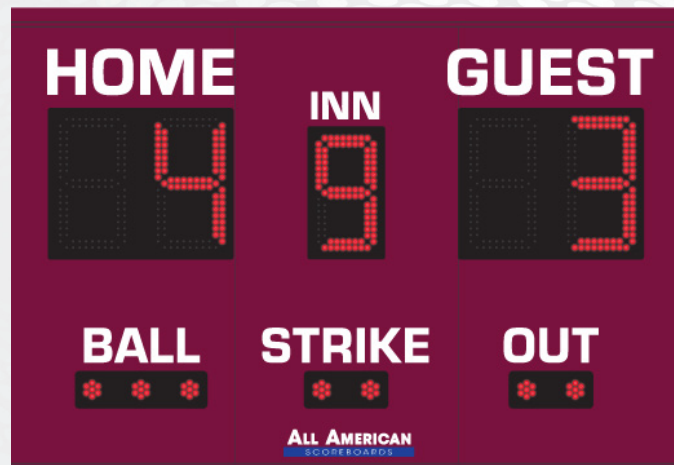

PRODUCT SPECIFICATIONS
BASEBALL SCOREBOARD

ALL AMERICAN
SCOREBOARDS ®

**OUTDOOR SCOREBOARD
 BA9061**

OVERALL DIMENSION	4' High x 6' Wide x 5" Depth. Additional 1.5" mounting flange on top and bottom. Style available in other sizes.
CONSTRUCTION	Fabricated 20 and 22 GA Powder Coated Galvanneal.
INFORMATION	Home & Guest Scores (14"), Inning (12"), Ball, Strike, Out Indicators (2").
CAPTIONS	White vinyl captions: Home & Guest (5"), Inning (3"), Ball, Strike, Out (4").
HORN	Optional 100dB or 110 dB horn available. Recommended to be wired at time of manufacture.
ELECTRONICS / DIGITS	100% solid state, microprocessor controlled system with locking connectors. Ultra bright, exposed Red LED digits.
SERVICING	Sign will be serviceable by removing the home score face to access components.
COMMUNICATION	Radio communication is standard using a 2.4 GHz Frequency hopping spread spectrum transceiver. Hardwire optional on scoreboard, recommended to be installed at time of manufacture.
POWER REQUIREMENTS	120VAC, 1.3 Amp. Installer to provide connection point or junction box to scoreboard. 20 Amp circuit recommended.
INSTALLATION	May be mounted to nearly any wall surface or a minimum of 2 posts/beams. Number and size of beams is dependent on soil condition and IBC wind loading requirements. Hardware supplied to mount by drilling through the scoreboard flange and I-beam. Pressure and additional clamping system available. Pole/beam installations require supplied mounting bar on flange.
ESTIMATED WEIGHT	100 lbs.
WARRANTY	Five year guarantee against defects in materials and workmanship. Factory repair service for parts in warranty. Union label. UL Certified.
ADDITIONAL OPTIONS MODEL NUMBER + ()	Protective Lens Kit (PLK + Model Number). White, Green, Amber digits available (Red is standard). Also available with 2 digit timer (X2T2).
AVAILABLE CONTROL CONSOLE (SOLD SEPARATELY)	MSC9000 (Multi-sport Desktop Console) Extruded Aluminum, high impact low profile microprocessor control console. 5" high x 10.25" wide x 9" deep. Weight: 4.3 lbs. Radio (1600 ft) is standard, simultaneous hardwire option included. Internal rechargeable battery. Switch between multiple sports by removing and replacing the slip sheet. HRBA9000 (Handheld Baseball Remote) 6.5" high x 3" wide x 1" deep. Radio (500 ft) is standard. Internal rechargeable battery.